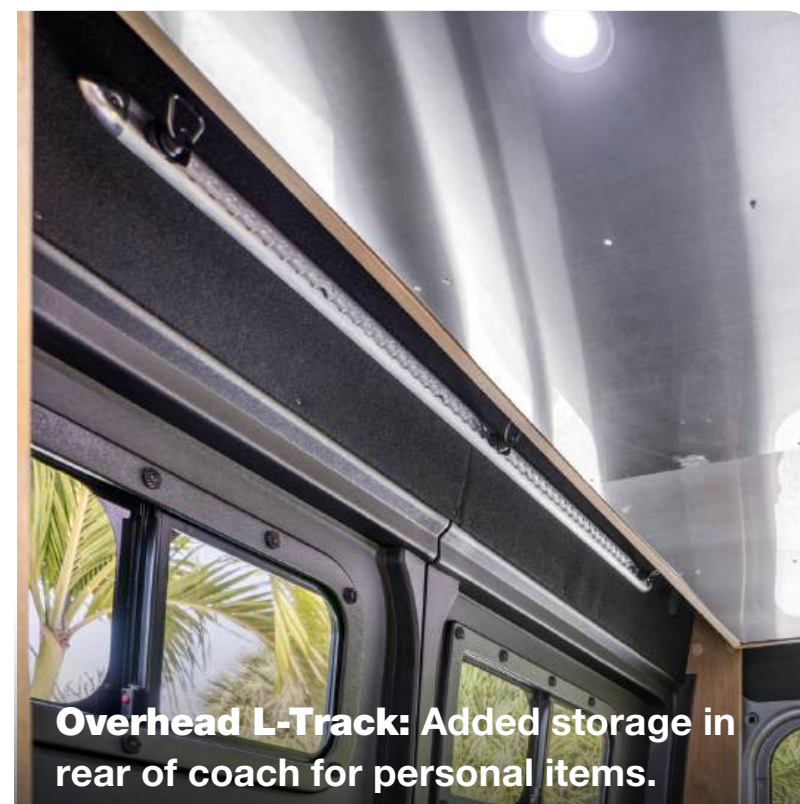

Overhead L-Track: Added storage in rear of coach for personal items.