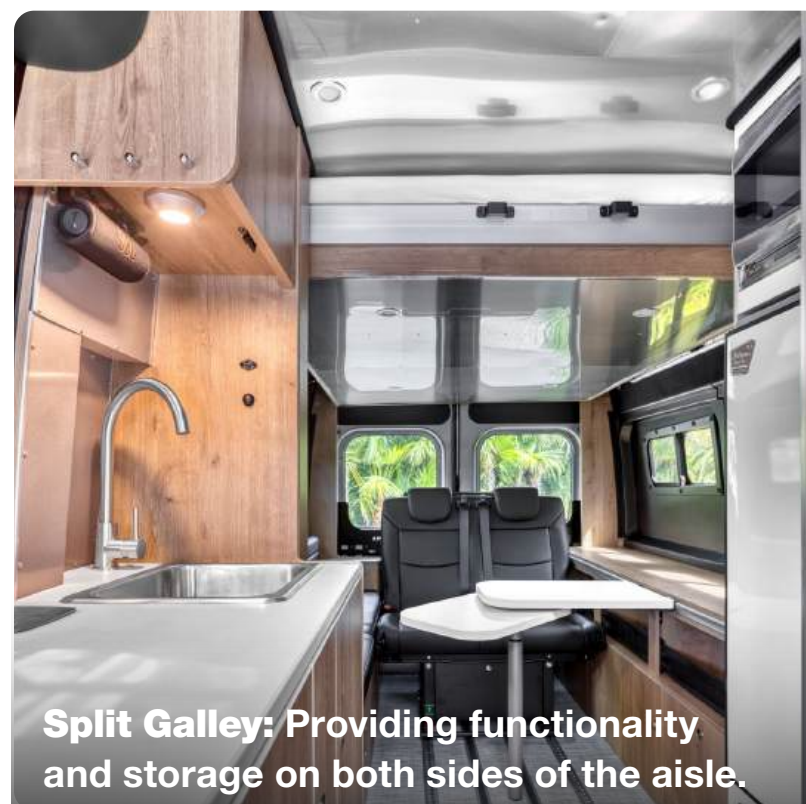

Power Loft Bed: Provides sleeping capacity for 2 additional passengers.

Split Galley: Providing functionality and storage on both sides of the aisle.